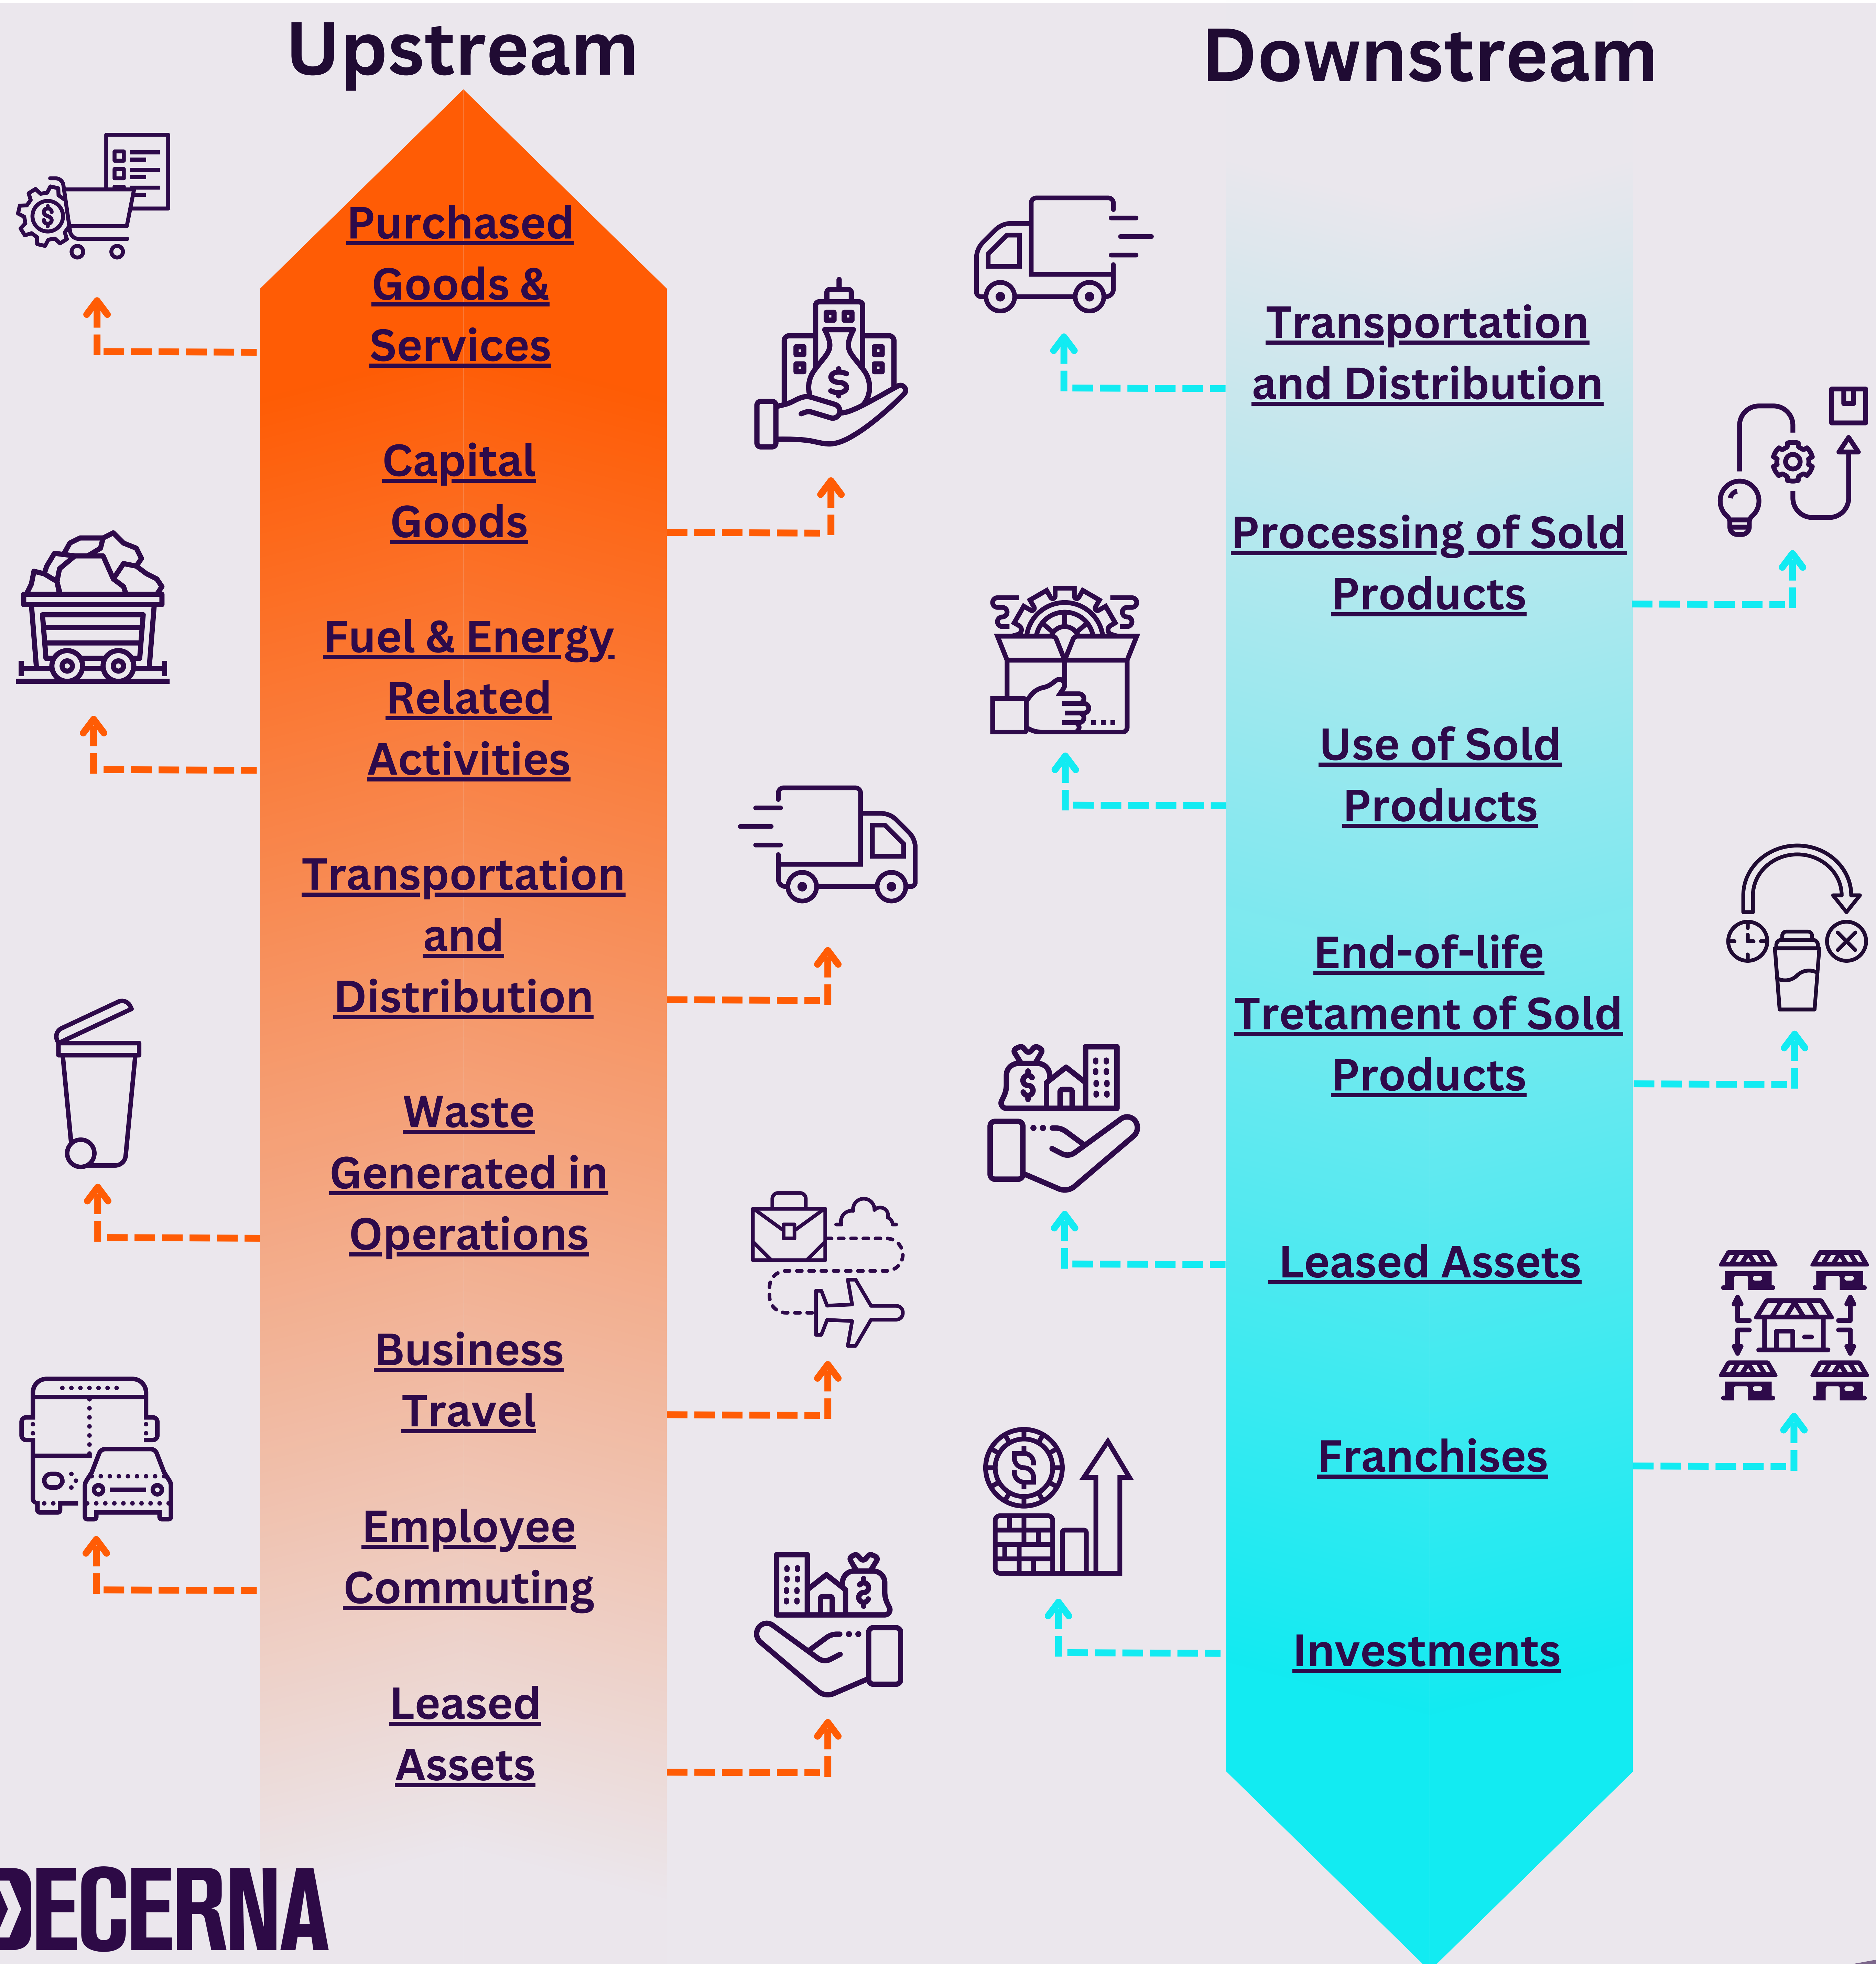

# Scope 3

**Scope 3** emissions are **indirect emissions** occurring throughout the company's value chain and often represent the largest portion of a business's carbon footprint, accounting for **up to 90% of the total emissions**. Scope 3 emissions encompass a range of **15 categories** as outlined below.

## Emission Reduction Strategies

### Measure & Prioritise

Assess your value chain thoroughly to identify main Scope 3 emission sources and set a baseline for progress tracking. Use this to prioritise action on significant categories.

### Procurement Policies

Implement sustainable procurement policies, favouring low-carbon products and services. Consider lifecycle emissions and urge suppliers to embrace eco-friendly practices to reduce emissions and promote sustainability.